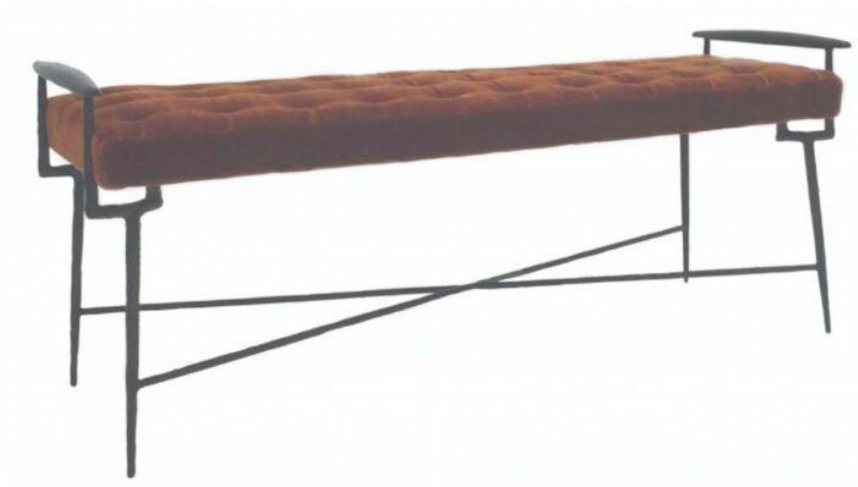

Ruby Livingdesign

KNIGHT BENCH

- Iron Frame with Tufted Cushion and Wood Detail
- Dimensions :
Standard: 51"w x 16.5"d x 20.75"h
Large: 61"w x 19"d x 21"h seat: 18.5"

Available to order in a variety of Fabric & Finish options. Price and lead time may change depending on fabric selection.